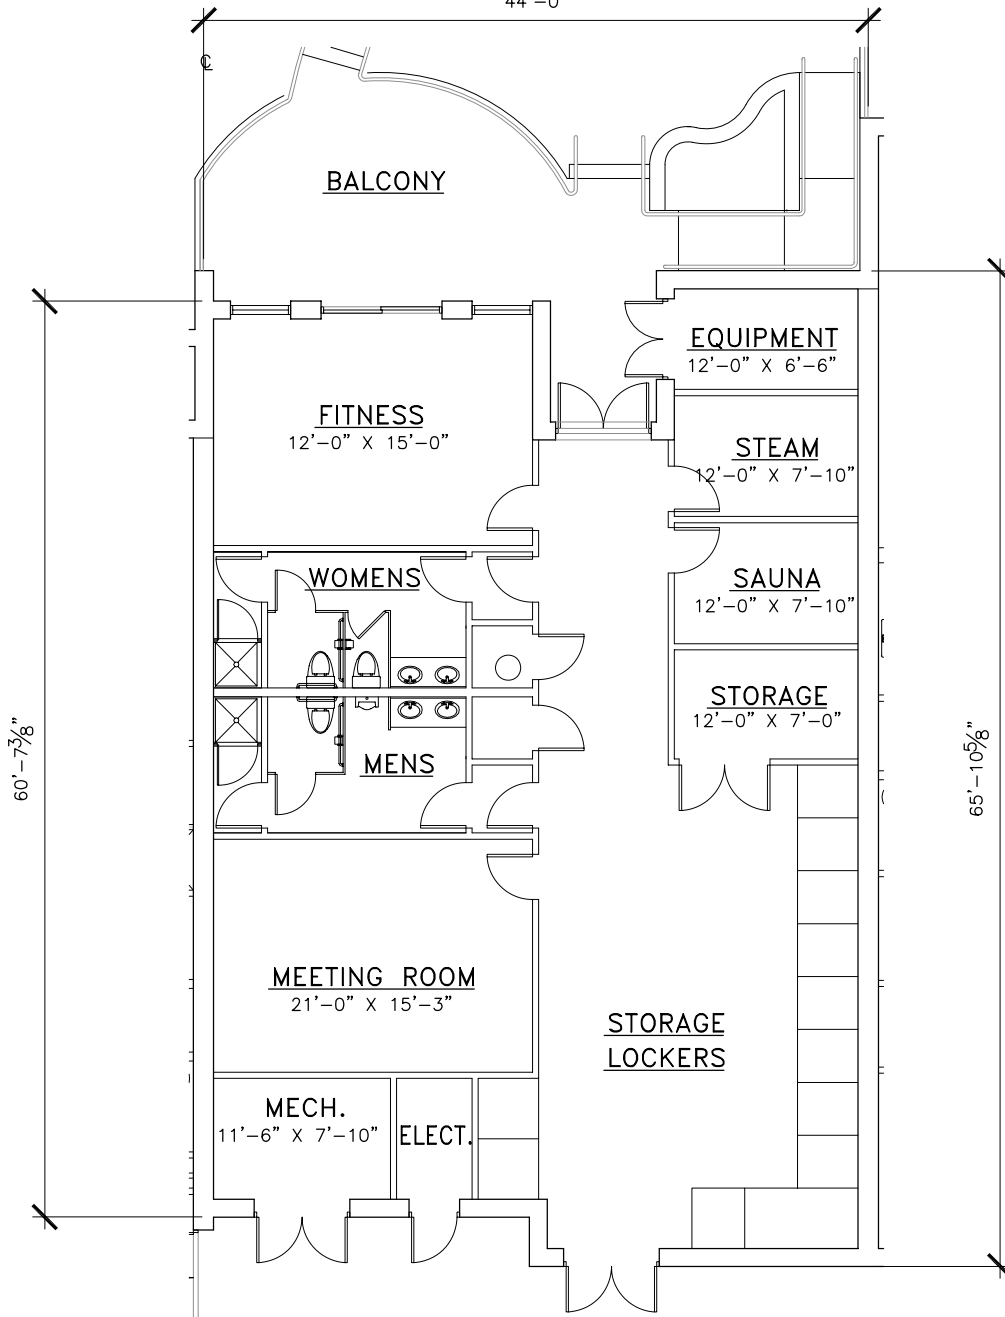

# MOSAIC

Perdido Key, Florida  
44'-0"

## Typical Amenities Area

2,717 Sq. Ft. Ea.

"Need Not Be Built"